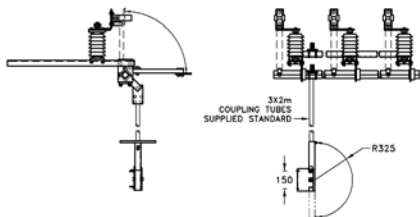

11kV 4-Pole Change Over

Stand Alone Earth Switch